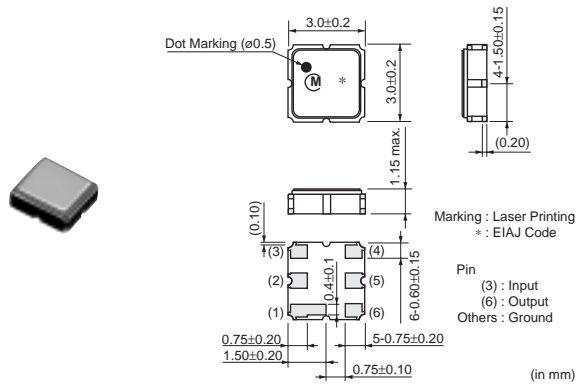

for IF

BGS Filters

Part Number	Nominal Center Frequency(f_n) (MHz)	3dB Bandwidth (MHz)
MKFCC40M0CD0P00	40.00	$f_n \pm 1.5$ min.