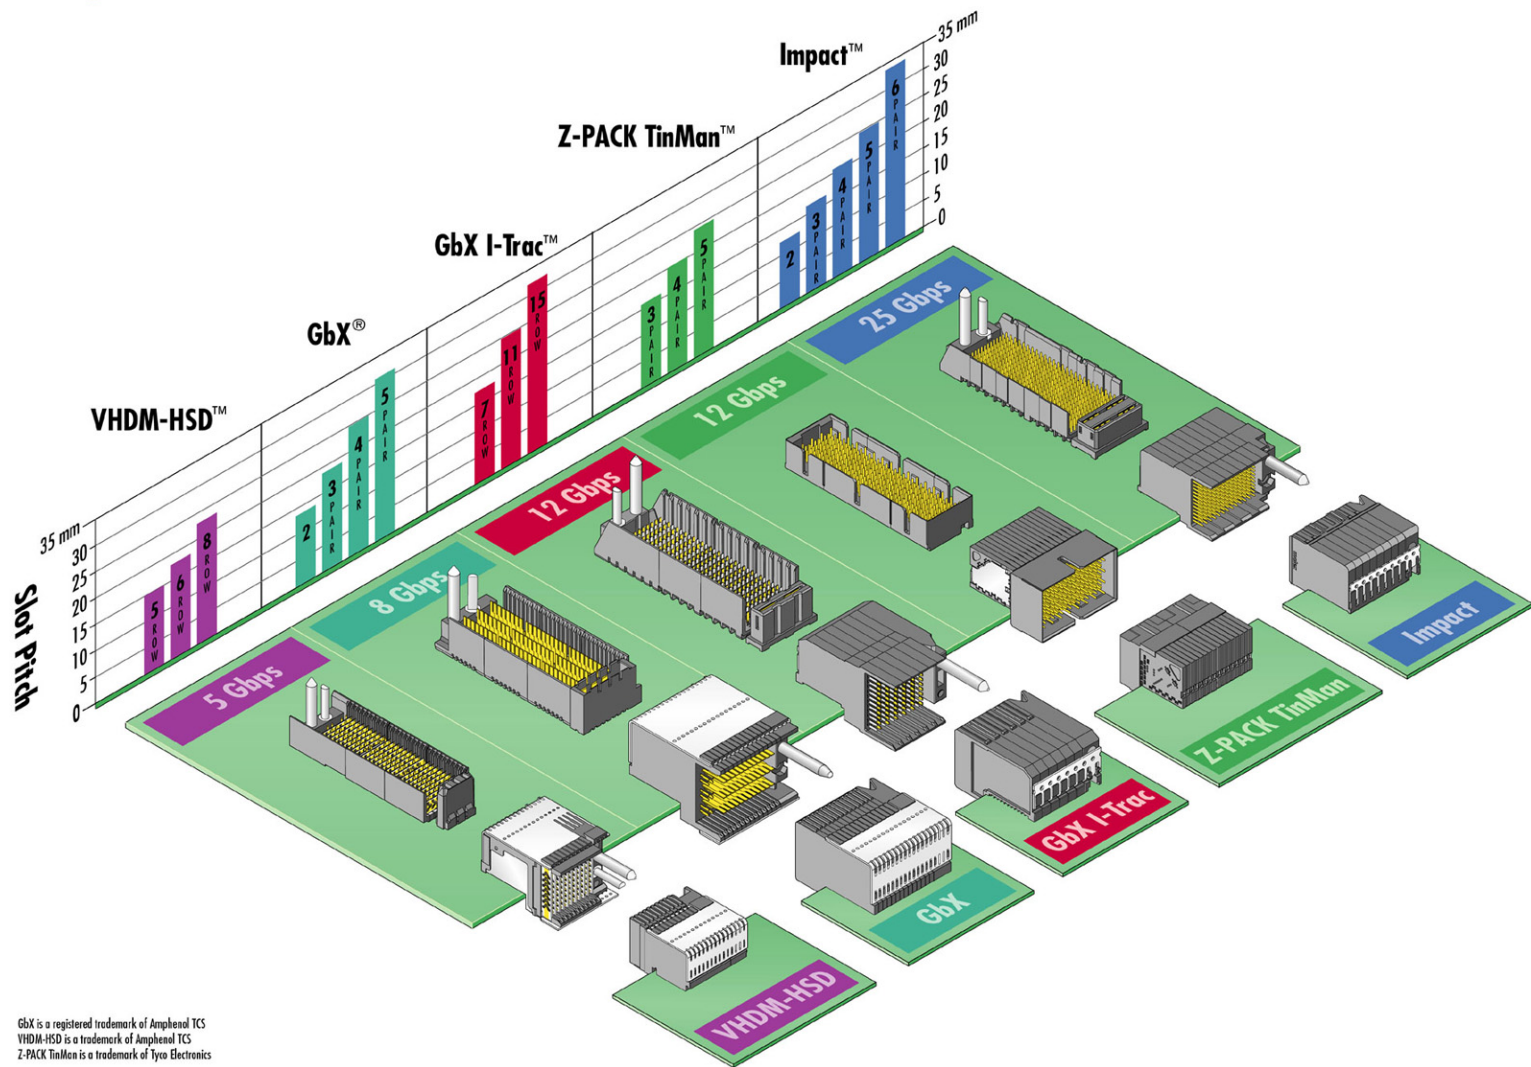

Across the Board Backplane Solutions